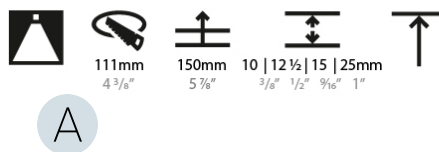

ELECTRICAL

Lamp Type: LED (Zhaga Standard)
Input Wattage (W): 13
Total Output Wattage (W): 11.8
Dimming: Tri-Mode (Non-Dimming and Phase Dimming (120Vac only) and 0-10V Dimming)
Driver Included: No
Driver Location: Recessed Housing
Driver Type: Constant Current - Universal
Driver Class: Class 2
Housing: See components
Input Voltage (V): 120 - 277
Constant Current (MA): 350

LED

Number of LEDs: 1
Color Temperature (°K): 2700 / 3000 / 3500 / 4000
Max. Delivered Lumen (lm): 876 / 909 / 955 / 974
Nominal Lumen (lm): 1304 / 1352 / 1421 / 1450
CRI: >90 CRI
Efficiency (%): 87.9 / 88.4 / 87.9
Lamp Life (hrs): 50000
Upon Request: RGB-W Tunable White Special Color Temperature Special LED

OPTICAL

Reflector°: 18 / 42 / 60
Optic°: Lens Pack - No Lens / Linear Spread Lens / Honeycomb / Spread Lens
Upon Request: Special Beam Angles

RATINGS AND CERTIFICATIONS

382, F 416-247-9319, www.zaneen.com

Not to be used in conjunction with other products at the end of the existing Model #. For assistance on 'custom' specifications, contact zteam@zaneen.com. In a constant effort to supply the best product, we reserve the right to change specifications or materials without notice. The most recent specification sheets are found at zaneen.com

IP rating: IP20